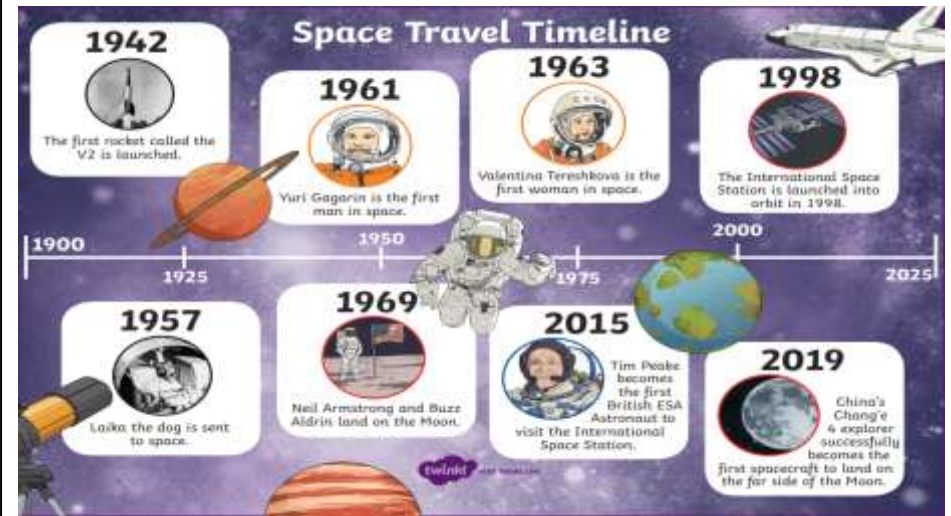

Key Vocabulary

| | |
|---------------------------|--|
| Significant person | A person who is famous and was involved in an important event. |
| Important event | An event that happened that is memorable and has had a significant impact on us. |
| Timeline | A line that shows the time and the order in which events have happened. |
| Comparison | To evaluate similarities and differences. |
| Astronaut | A person who has been trained for travelling in space. |
| Neil Armstrong | An American astronaut and the first person to walk on the Moon. |
| Tim Peake | He was the first British astronaut to walk in space and he was a crew member on The International Space Station. |
| Apollo 11 | The spaceship that took Neil Armstrong to the Moon. |
| I.S.S | The International Space Station is a research laboratory that orbits the earth. |

Neil Armstrong

Tim Peake

Key Knowledge

- **Neil Armstrong** 5th August 1930 - 25th August 2012
- He went in to space on **Apollo 11** and he was the first person to walk on the Moon on the **16th July 1969**.
- He famously said **"This is one small step for man and one giant leap for mankind"**.
- **Tim Peake** was born on 7th April 1972 in Chichester.
- He is a British astronaut that went to the **International Space Station** on **15th December 2015**.
- He walked in space on **15th January 2016**.